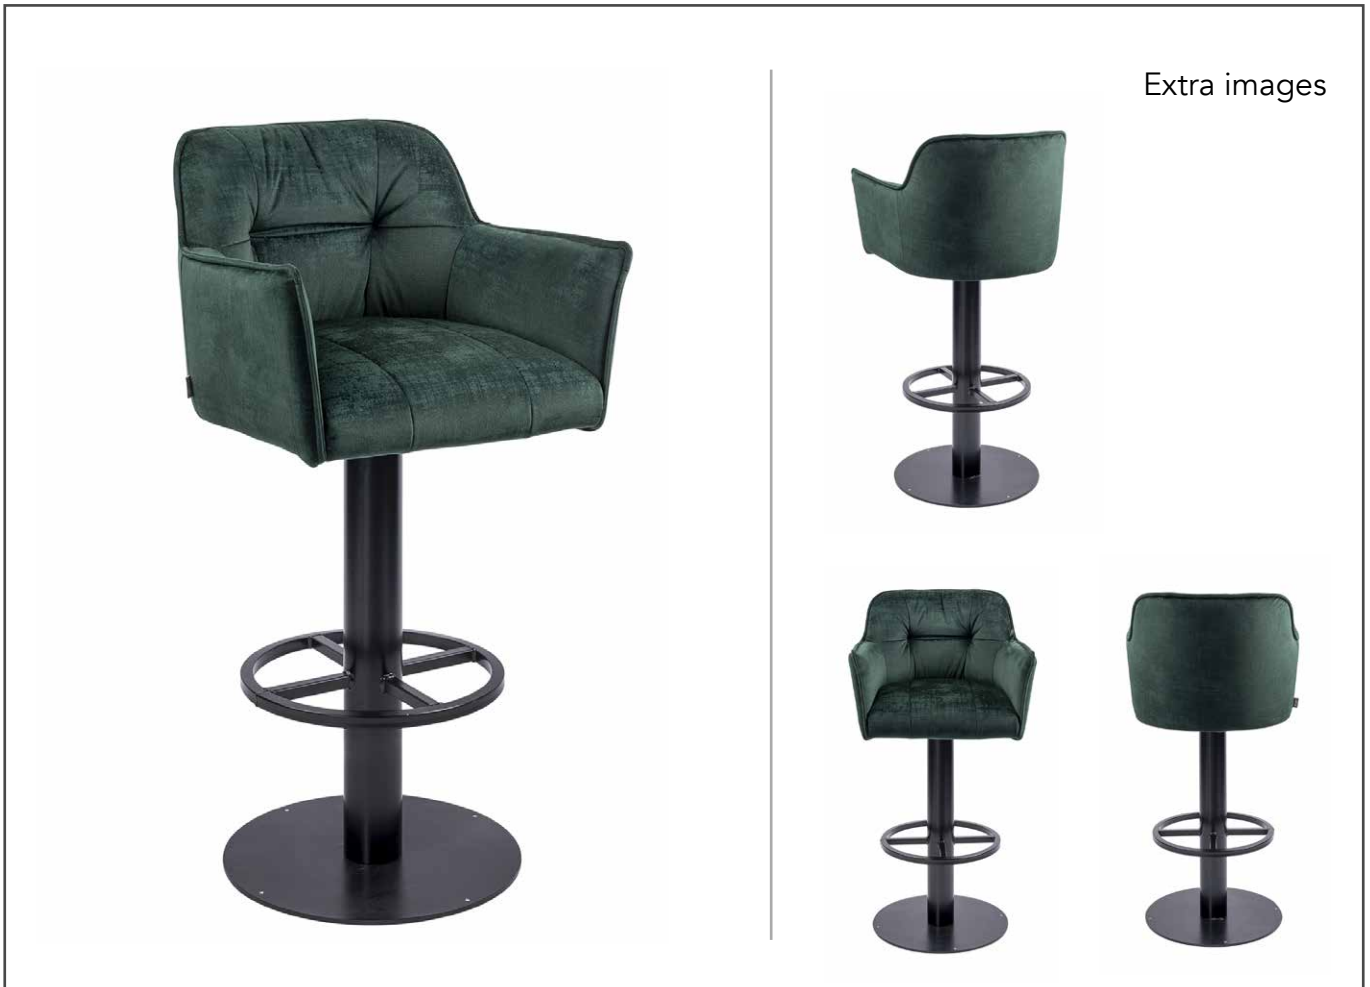

TASTY

Technical information

Extra images

MATEN / MEASUREMENTS

EXTRA INFO

MATERIALS

Frame	Metal, plywood
Zitting / Seat	Plywood + Polyether 50+10+10 30/185; 10-18/130 + dacron
Rug / Back	PLYWOOD and Polyether foam; 25+20 + 20- 25/170 + dacron

PACKING

Package	KARTON
Nr. of pcs	1
Size of package	106x61x76 / 115x61x63
Weight model	25 KG / 26,2 KG
Weight package	2,5 KG / 2,8 KG