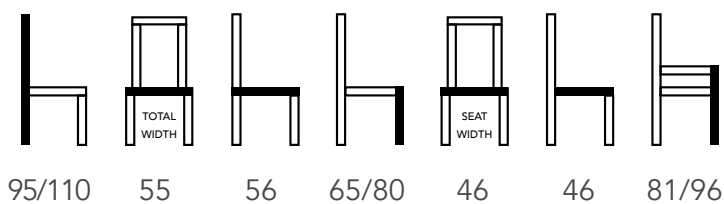

TASTY

Technical information

Extra images

MATEN / MEASUREMENTS

EXTRA INFO

MATERIALS

Frame	Metal, plywood
Zitting / Seat	Plywood + Polyether 50+10+10 30/185; 10-18/130 + dacron
Rug / Back	PLYWOOD and Polyether foam; 25+20 + 20- 25/170 + dacron

PACKING

Package	KARTON
Nr. of pcs	1
Size of package	106x61x76 / 115x61x63
Weight model	25 KG / 26,2 KG
Weight package	2,5 KG / 2,8 KG